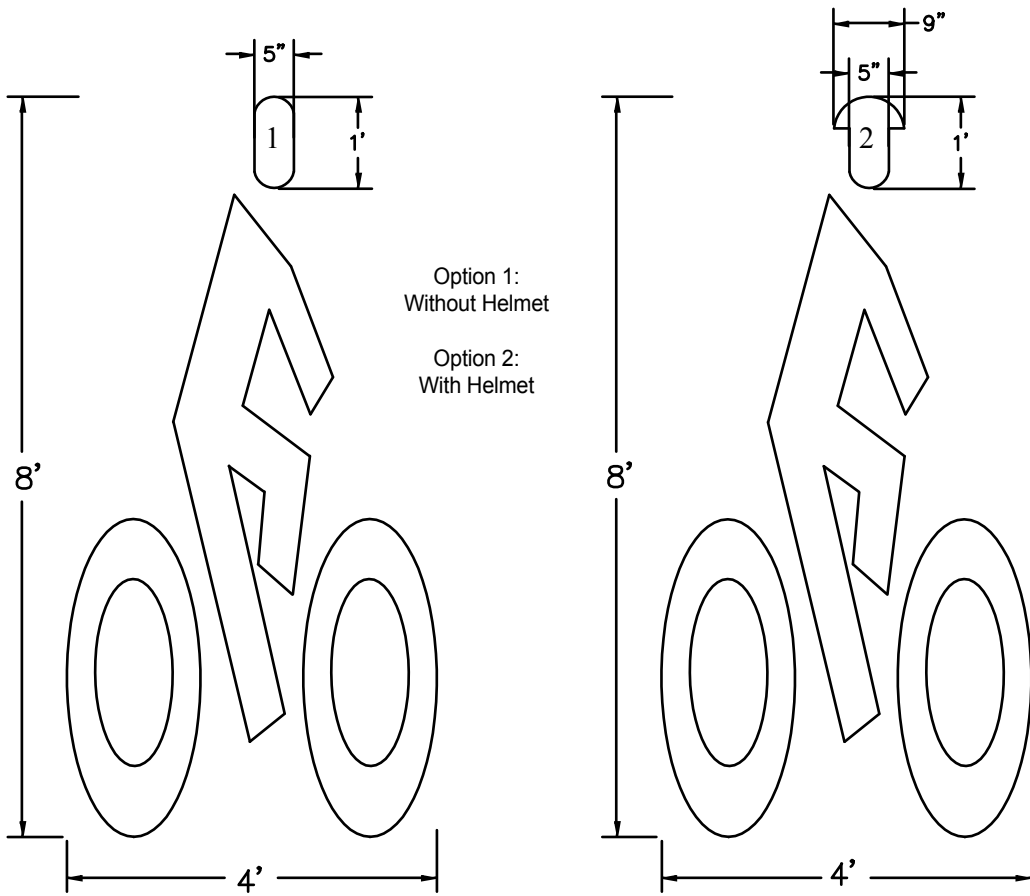

BIKE LANE MARKINGS

8' Bicycle Designated Lane Symbol
75 mil HotTape Item # HT894292
90 mil HotTape Item # HT894736

Both helmet options are included in each package.