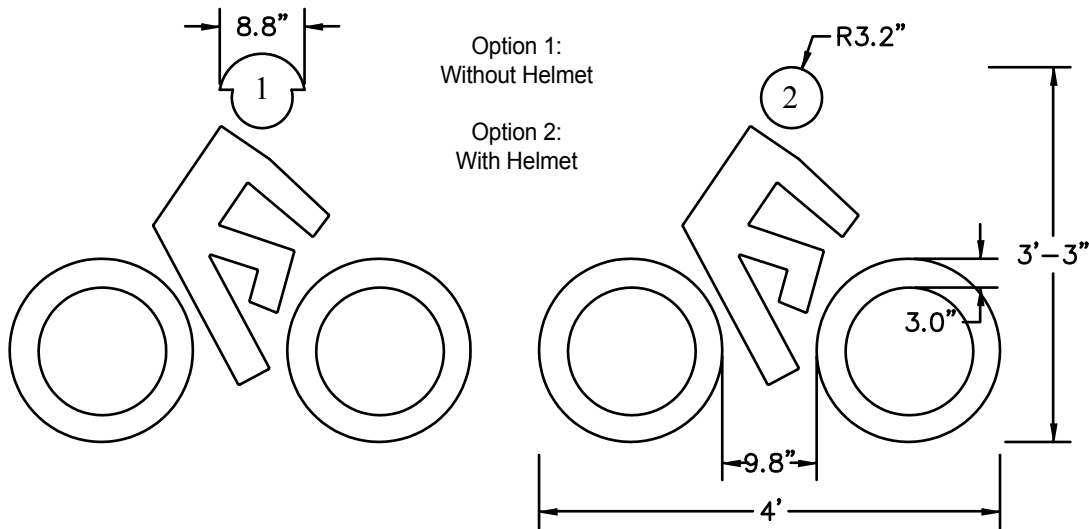

BIKE LANE MARKINGS

4' Bicycle Designated Trail
75 mil HotTape Item # HT894291
90 mil HotTape Item # HT894738

Both helmet options are included
in each package.