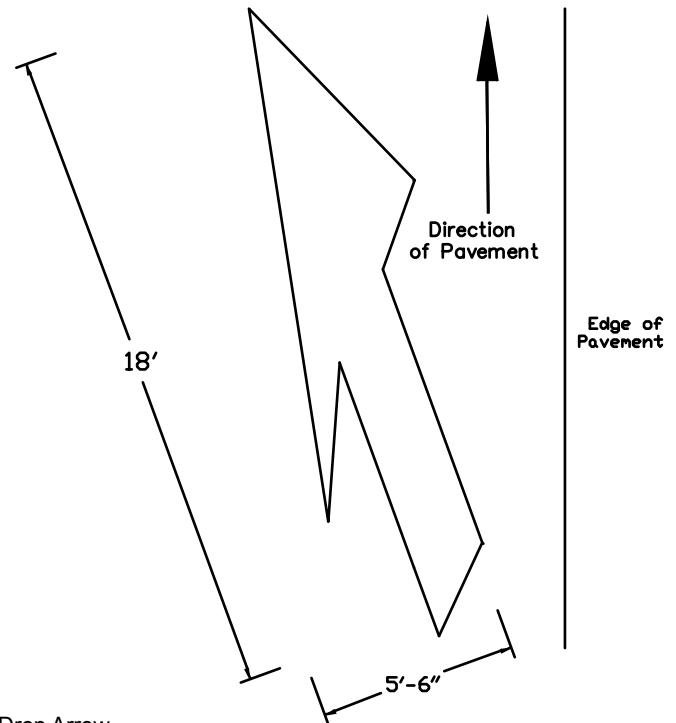

18' Reversible Lane Drop Arrow
(non-beaded)
90 mil HotTape Item # HT894766
125 mil HotTape Item # HT894082

18' Right Lane Drop Arrow
90 mil HotTape Item # HT894764
125 mil HotTape Item # HT894080