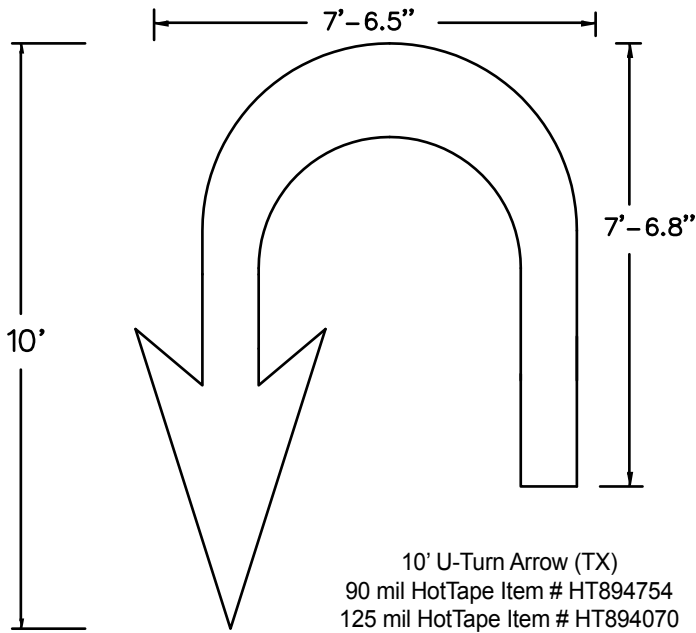

12' Elongated Curved Arrow Left
90 mil HotTape Item # HT894740
125 mil HotTape Item # HT894056

12' Elongated Curved Arrow Right
90 mil HotTape Item # HT894744
125 mil HotTape Item # HT894060

12' Reversible Elongated Curved Arrow
90 mil HotTape Item # HT894771
125 mil HotTape Item # HT894083

20' Elongated Combi Arrow Left
 90 mil HotTape Item # HT894772
 125 mil HotTape Item # HT894084

20' Elongated Combi Arrow Right
 90 mil HotTape Item # HT894774
 125 mil HotTape Item # HT894086

20' Reversible Elongated Combi Arrow
 (non-beaded)
 90 mil HotTape Item # HT894776
 125 mil HotTape Item # HT894088

18' Left Lane Drop Arrow
 90 mil HotTape Item # HT894762
 125 mil HotTape Item # HT894078

18' Reversible Lane Drop Arrow
 (non-beaded)
 90 mil HotTape Item # HT894766
 125 mil HotTape Item # HT894082

18' Right Lane Drop Arrow
 90 mil HotTape Item # HT894764
 125 mil HotTape Item # HT894080