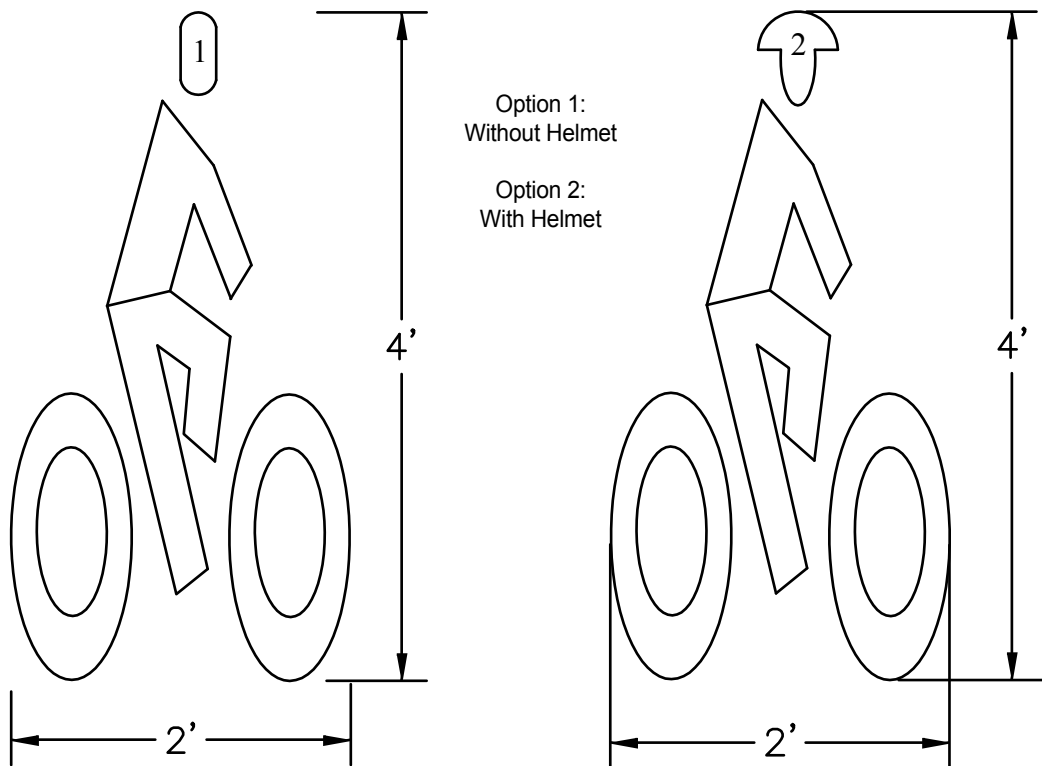

4' Bicycle Designated Lane Symbol
75 mil HotTape Item # HT894294
90 mil HotTape Item # HT894734

Both helmet options are included in each package.