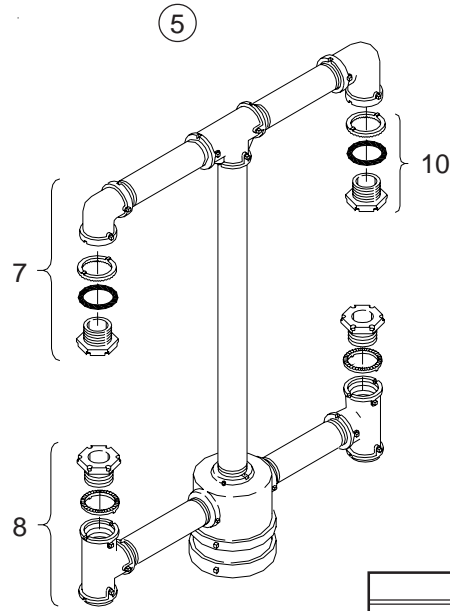

OPTIONS
SIGNAL SECTION: 3, 4, or 5
PAINT

ITEM	DESCRIPTION	PART NO.
SLIP FITTER:		
①	1 & 2-Way Iron	SE-3175
②	3 & 4-Way Iron	SE-3176
③	SLIP FITTER ASSY, 1 & 2-Way Iron	SE-3177
POST TOP ASSY:		
④	2-Way, 16½" CTC, Iron	SE-3181
⑤	2-Way, 16½" CTC, Iron	SE-3183
UPPER ARM ASSY:		
6	2-Way, Iron	SE-3179
7	2-Way, Iron	SE-3182
8	LOWER ARM ASSY, 2-Way, Iron	SE-3180
9	SIGNAL MOUNTING KIT, Iron	SE-3174
10	UPPER ASSY KIT, Iron	SE-3150

Notes:

1. All assemblies are supplied standard with stainless fasteners.
2. Please specify options when ordering.