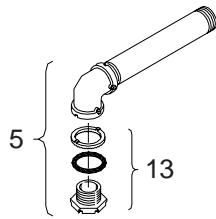

## Iron Post Top

ITEM 1-4 OPTIONS
PAINT

OPTIONS
SIGNAL SECTION: 3, 4, or 5
PAINT

ITEM	DESCRIPTION	PART NO.
<b>SLIP FITTER:</b>		
①	1 & 2-Way Iron .....	SE-3175
②	3 & 4-Way Iron .....	SE-3176
③	SLIP FITTER ASSY, 1 & 2-Way Iron .....	SE-3177
<b>POST TOP ASSY:</b>		
④	2-Way, 16½" CTC, Iron .....	SE-3181
⑤	2-Way, 16½" CTC, Iron .....	SE-3183
<b>UPPER ARM ASSY:</b>		
6	2-Way, Iron .....	SE-3179
7	2-Way, Iron .....	SE-3182
8	LOWER ARM ASSY, 2-Way, Iron .....	SE-3180
9	SIGNAL MOUNTING KIT, Iron .....	SE-3174
10	UPPER ASSY KIT, Iron .....	SE-3150

**Notes:**

1. All assemblies are supplied standard with stainless fasteners.
2. Please specify options when ordering.

①

②

③

④

ITEM	DESCRIPTION	PART NO.
<b>UPPER &amp; LOWER ARM ASSY:</b>		
①	1-Way w/ 10" Nipples, Iron .....	SE-3167
②	1-Way ICC Ped Hd w/ 12" Nipples, Iron .....	SE-3248
③	2-Way Tandem w/ 10" Nipples, Iron .....	SE-3173
④	2-Way, Iron .....	SE-3170
<b>UPPER ARM ASSY:</b>		
5	1-Way w/ 10" Nipple, Iron .....	SE-3165
6	1-Way w/ 12" Nipple, Iron .....	SE-3246
7	2-Way Tandem w/ 10" Nipples, Iron .....	SE-3171
8	2-Way, Iron .....	SE-3168
<b>LOWER ARM ASSY:</b>		
9	1-Way w/ 10" Nipple, Iron .....	SE-3166
10	1-Way w/ 12" Nipple, Iron .....	SE-3247
11	2-Way Tandem w/ 10" Nipples, Iron .....	SE-3172
12	2-Way, Iron .....	SE-3169
13	UPPER ASSY KIT, Iron .....	SE-3150