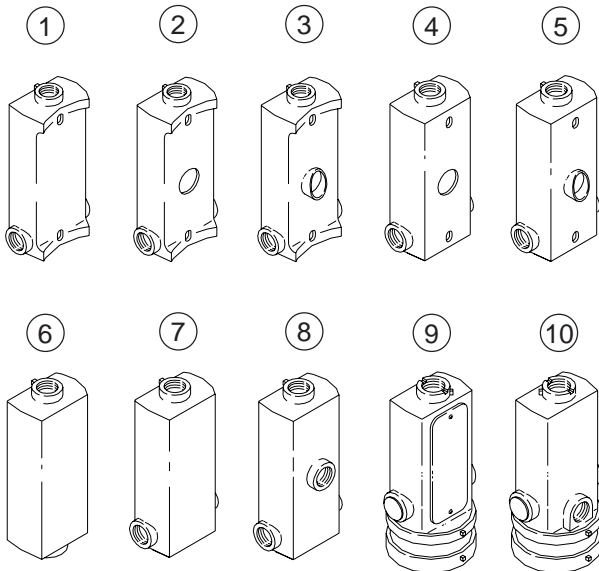

ITEM	DESCRIPTION	PART NO.

2-WAY SADDLE BACK TERMINAL COMPARTMENT:

- ① w/ Terminal Block & Mtg. Holes, Alum SE-3080
- ② w/ Terminal Block, Cable Entrance & Mtg. Holes, Alum. SE-3081
- ③ w/ Terminal Block, Cable Guide & Mtg. Holes, Alum. SE-3078

2-WAY FLAT BACK TERMINAL COMPARTMENT:

- ④ w/ Terminal Block, Cable Entrance & Mtg. Holes, Alum. SE-3082
- ⑤ w/ Terminal Block, Cable Guide & Mtg. Holes, Alum. SE-3079
- ⑥ w/ Terminal Strip, Top & Bottom Hub Only, Alum. SE-3101
- ⑦ w/ Terminal Strip, Alum. SE-3083
- ⑧ w/ Terminal Strip & Rear Hub, Alum. SE-3084

VERTICAL POST TOP TERMINAL COMPARTMENT :

- ⑨ 2-Way w/ Terminal Strip, Alum. SE-3027
- ⑩ 3-Way w/ Terminal Strip, Alum. SE-3074

VERTICAL POST TOP ASSY,

- 1-Way for ICC Ped Head, Alum. SE-3271

VERTICAL POST TOP ASSY:

- ⑫ 1-Way Alum. SE-3270
- ⑬ 1-Way Alum. SE-3013
- ⑭ 2-Way 16½" Alum. SE-3048
- 15 UPPER ARM ASSY, 2-Way, Alum. SE-3010
- 16 LOWER ARM ASSY, 2-Way Term. Comp, Alum. SE-3011
- 17 HARDWARE KIT, Tri-Stud w/ Gasket, 1/4" SE-0398

Notes:

1. All assemblies are supplied standard with stainless fasteners.
2. Please specify options when ordering.

ITEMS 12-14 OPTIONS
SIGNAL SECTION: 3, 4, or 5
PAINT

ITEM 1-11 OPTIONS
PAINT