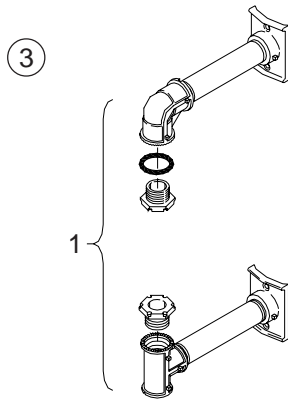

**Notes:**

1. All assemblies are supplied standard with stainless steel fasteners.
2. Please specify options when ordering.

OPTIONS
PAINT

ITEM	DESCRIPTION	PART NO.
<b>1-WAY HUB ASSY:</b>		
①	4½" O.D. Pole, Alum. ....	SE-3093
②	2-7/8" to 3½" O.D. Pole, Alum. ....	SE-3216
③	2-WAY HUB ASSY., 4½" O.D. Pole, Alum. ....	SE-3094
<b>1-WAY TRI-STUD MOUNTING ASSY:</b>		
④	4½" O.D. Pole For 8" or 12" Signals, Alum. ....	SE-0567
⑤	4½" O.D. Pole For 8" Signals, Alum. ....	SE-5053
⑥	3½" O.D. Pole For 8" Signals, Alum. ....	SE-5054
<b>HARDWARE KIT:</b>		
7	Tri-Stud w/ Gasket, 5/16" ....	SE-5048
8	Tri-Bolt w/ Gasket, 1/4" ....	SE-0398

## Aluminum Side-of-Pole, 1½"

ITEM	DESCRIPTION	PART NO.
<b>UPPER &amp; LOWER ARM ASSY:</b>		
①	1-Way w/ 10" Nipples, Alum. ....	SE-3036
②	1-Way w/ 10" Nipples & Universal Hubs, Alum. ....	SE-3215
③	1-Way w/ 10" Nipples & Large Pole Hubs, Alum. ....	SE-3148
④	1-Way ICC Ped Hd w/ 12" Nipples, Alum. ....	SE-3146
⑤	1-Way ICC Ped Hd w/ 12" Nipples & Universal Hubs, Alum. ....	SE-3214
⑥	2-Way Tandem w/ 10" Nipples, Alum. ....	SE-3100
⑦	2-Way 16½" CTC, Alum. ....	SE-3075
<b>UPPER ARM ASSY:</b>		
8	1-Way w/ 10" Nipple, Alum. ....	SE-3000
9	1-Way w/ 12" Nipple, Alum. ....	SE-3144
10	2-Way Tandem w/ 10" Nipples, Alum. ....	SE-3098
11	2-Way W/ 10" Nipples, Alum. ....	SE-3014
<b>LOWER ARM ASSY:</b>		
12	1-Way w/ 10" Nipple, Alum. ....	SE-3001
13	1-Way w/ 12" Nipple, Alum. ....	SE-3145
14	2-Way Tandem w/ 10" Nipples, Alum. ....	SE-3099
15	2-Way 16½" CTC, Alum. ....	SE-3015