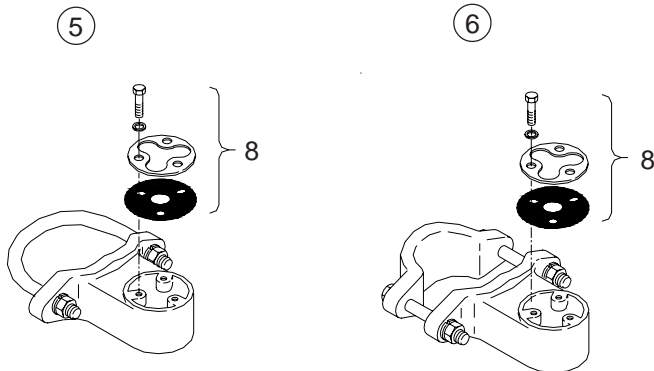

## Aluminum Post Top, Tri-Stud

ITEM	DESCRIPTION	PART NO.
①	ADAPTER, 1½" to Tri-Stud, Alum .....	SE-5099
②	SLIP FITTER, Tri-Stud for 1-Way, Alum .....	SE-5016
<b>POST TOP ASSY:</b>		
③	2-Way Tri-Stud, Alum .....	SE-5006
④	2-Way Tri-Stud, Alum .....	SE-5008
<b>UPPER ARM ASSY:</b>		
5	2-Way Tri-Stud, Alum .....	SE-5004
6	2-Way Tri-Stud, Alum .....	SE-5007
7	LOWER ARM ASSY, 2-Way Tri-Stud, Alum .....	SE-5005
<b>HARDWARE KIT:</b>		
8	Tri-Stud w/ Gasket, 5/16" .....	SE-5048
9	Tri-Stud w/o Gasket, 5/16" .....	SE-0398

**Notes:**

1. All assemblies are supplied standard with stainless fasteners.
2. Please specify options when ordering.

OPTIONS
PAIN

OPTIONS
SIGNAL SECTION: 3, 4, or 5
PAIN

ITEM	DESCRIPTION	PART NO.
<b>1-WAY HUB ASSY:</b>		
①	4½" O.D. Pole, Alum. ....	SE-3093
②	2-7/8" to 3½" O.D. Pole, Alum. ....	SE-3216
③	2-WAY HUB ASSY., 4½" O.D. Pole, Alum. ....	SE-3094
<b>1-WAY TRI-STUD MOUNTING ASSY:</b>		
④	4½" O.D. Pole For 8" or 12" Signals, Alum. ....	SE-0567
⑤	4½" O.D. Pole For 8" Signals, Alum. ....	SE-5053
⑥	3½" O.D. Pole For 8" Signals, Alum. ....	SE-5054
<b>HARDWARE KIT:</b>		
7	Tri-Stud w/ Gasket, 5/16" ....	SE-5048
8	Tri-Bolt w/ Gasket, 1/4" ....	SE-0398

**Notes:**

1. All assemblies are supplied standard with stainless steel fasteners.
2. Please specify options when ordering.

OPTIONS
PAINT

ITEM	DESCRIPTION	PART NO.
<b>1-WAY HUB ASSY:</b>		
①	4½" O.D. Pole, Alum. ....	SE-3093
②	2-7/8" to 3½" O.D. Pole, Alum. ....	SE-3216
③	2-WAY HUB ASSY., 4½" O.D. Pole, Alum. ....	SE-3094
<b>1-WAY TRI-STUD MOUNTING ASSY:</b>		
④	4½" O.D. Pole For 8" or 12" Signals, Alum. ....	SE-0567
⑤	4½" O.D. Pole For 8" Signals, Alum. ....	SE-5053
⑥	3½" O.D. Pole For 8" Signals, Alum. ....	SE-5054
<b>HARDWARE KIT:</b>		
7	Tri-Stud w/ Gasket, 5/16" ....	SE-5048
8	Tri-Bolt w/ Gasket, 1/4" ....	SE-0398