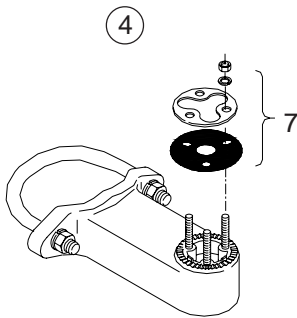

## Aluminum Post Top, Tri-Stud

ITEM	DESCRIPTION	PART NO.
①	ADAPTER, 1½" to Tri-Stud, Alum .....	SE-5099
②	SLIP FITTER, Tri-Stud for 1-Way, Alum .....	SE-5016
<b>POST TOP ASSY:</b>		
③	2-Way Tri-Stud, Alum .....	SE-5006
④	2-Way Tri-Stud, Alum .....	SE-5008
<b>UPPER ARM ASSY:</b>		
5	2-Way Tri-Stud, Alum .....	SE-5004
6	2-Way Tri-Stud, Alum .....	SE-5007
7	LOWER ARM ASSY, 2-Way Tri-Stud, Alum .....	SE-5005
<b>HARDWARE KIT:</b>		
8	Tri-Stud w/ Gasket, 5/16" .....	SE-5048
9	Tri-Stud w/o Gasket, 5/16" .....	SE-0398

**Notes:**

1. All assemblies are supplied standard with stainless fasteners.
2. Please specify options when ordering.

OPTIONS
PAIN

OPTIONS
SIGNAL SECTION: 3, 4, or 5
PAIN

ITEM	DESCRIPTION	PART NO.
<b>1-WAY HUB ASSY:</b>		
①	4½" O.D. Pole, Alum. ....	SE-3093
②	2-7/8" to 3½" O.D. Pole, Alum. ....	SE-3216
③	2-WAY HUB ASSY., 4½" O.D. Pole, Alum. ....	SE-3094
<b>1-WAY TRI-STUD MOUNTING ASSY:</b>		
④	4½" O.D. Pole For 8" or 12" Signals, Alum. ....	SE-0567
⑤	4½" O.D. Pole For 8" Signals, Alum. ....	SE-5053
⑥	3½" O.D. Pole For 8" Signals, Alum. ....	SE-5054
<b>HARDWARE KIT:</b>		
7	Tri-Stud w/ Gasket, 5/16" ....	SE-5048
8	Tri-Bolt w/ Gasket, 1/4" ....	SE-0398

**Notes:**

1. All assemblies are supplied standard with stainless steel fasteners.
2. Please specify options when ordering.

OPTIONS
PAINT

ITEM	DESCRIPTION	PART NO.
<b>1-WAY HUB ASSY:</b>		
①	4½" O.D. Pole, Alum. ....	SE-3093
②	2-7/8" to 3½" O.D. Pole, Alum. ....	SE-3216
③	2-WAY HUB ASSY., 4½" O.D. Pole, Alum. ....	SE-3094
<b>1-WAY TRI-STUD MOUNTING ASSY:</b>		
④	4½" O.D. Pole For 8" or 12" Signals, Alum. ....	SE-0567
⑤	4½" O.D. Pole For 8" Signals, Alum. ....	SE-5053
⑥	3½" O.D. Pole For 8" Signals, Alum. ....	SE-5054
<b>HARDWARE KIT:</b>		
7	Tri-Stud w/ Gasket, 5/16" ....	SE-5048
8	Tri-Bolt w/ Gasket, 1/4" ....	SE-0398