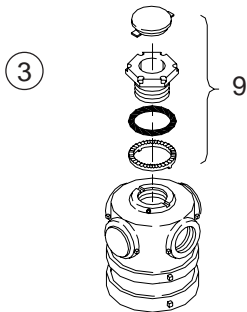

RIGID SIGNAL MTGS

Iron Post Top

ITEM 1-4 OPTIONS
PAINT