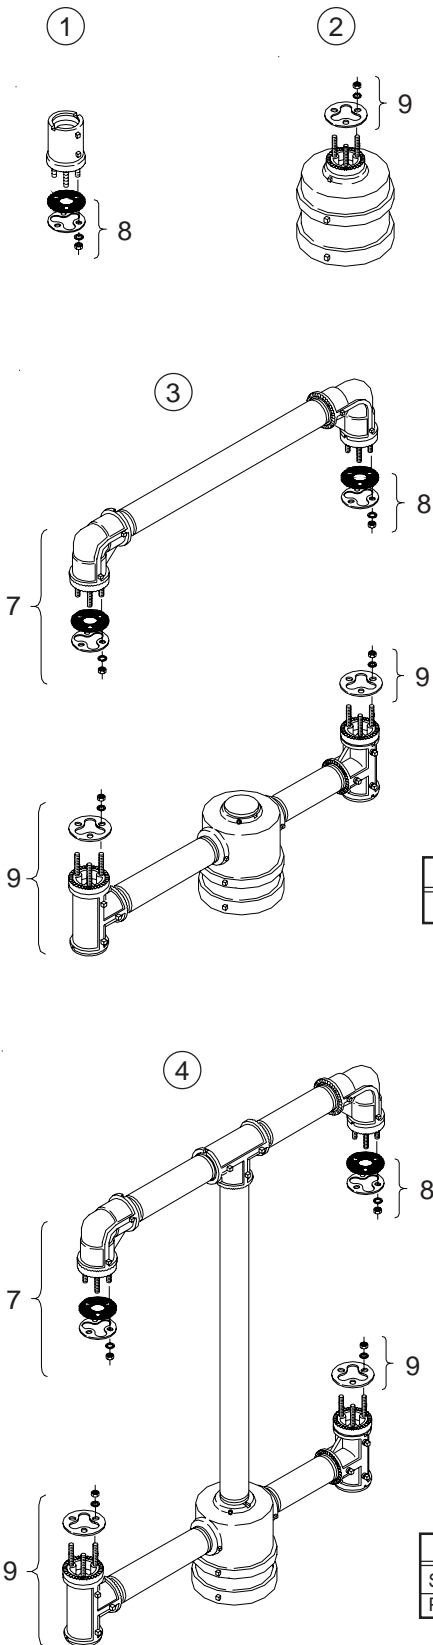

ITEM 1-5 OPTIONS
PAINT

ITEM	DESCRIPTION	PART NO.
------	-------------	----------

**SLIP FITTER:**

①	1-Way, Alum. ....	SE-3106
②	1-Way Offset, Alum. ....	SE-3107
③	1 & 2-Way, Alum. ....	SE-3002
④	3 & 4-Way, Alum. ....	SE-3029
⑤	SLIP FITTER ASSY, 1 & 2-Way, Alum. ....	SE-3037

**UPPER ARM ASSY:**

13	2-Way, Alum. ....	SE-3010
14	2-Way, Alum. ....	SE-3004
15	HARDWARE KIT, Tri-Stud w/ Gasket, 1/4" ....	SE-0398

ITEM 6-9 OPTIONS
SIGNAL SECTION: 3, 4, or 5
PAINT

**Notes:**

- All assemblies are supplied standard with stainless steel fasteners.
- Please specify options when ordering.

## Aluminum Post Top, Tri-Stud

ITEM	DESCRIPTION	PART NO.
①	ADAPTER, 1½" to Tri-Stud, Alum .....	SE-5099
②	SLIP FITTER, Tri-Stud for 1-Way, Alum .....	SE-5016
<b>POST TOP ASSY:</b>		
③	2-Way Tri-Stud, Alum .....	SE-5006
④	2-Way Tri-Stud, Alum .....	SE-5008
<b>UPPER ARM ASSY:</b>		
5	2-Way Tri-Stud, Alum .....	SE-5004
6	2-Way Tri-Stud, Alum .....	SE-5007
7	LOWER ARM ASSY, 2-Way Tri-Stud, Alum .....	SE-5005
<b>HARDWARE KIT:</b>		
8	Tri-Stud w/ Gasket, 5/16" .....	SE-5048
9	Tri-Stud w/o Gasket, 5/16" .....	SE-0398

**Notes:**

1. All assemblies are supplied standard with stainless fasteners.
2. Please specify options when ordering.

OPTIONS
PAIN

OPTIONS
SIGNAL SECTION: 3, 4, or 5
PAIN

ITEM	DESCRIPTION	PART NO.
<b>1-WAY HUB ASSY:</b>		
①	4½" O.D. Pole, Alum. ....	SE-3093
②	2-7/8" to 3½" O.D. Pole, Alum. ....	SE-3216
③	2-WAY HUB ASSY., 4½" O.D. Pole, Alum. ....	SE-3094
<b>1-WAY TRI-STUD MOUNTING ASSY:</b>		
④	4½" O.D. Pole For 8" or 12" Signals, Alum. ....	SE-0567
⑤	4½" O.D. Pole For 8" Signals, Alum. ....	SE-5053
⑥	3½" O.D. Pole For 8" Signals, Alum. ....	SE-5054
<b>HARDWARE KIT:</b>		
7	Tri-Stud w/ Gasket, 5/16" ....	SE-5048
8	Tri-Bolt w/ Gasket, 1/4" ....	SE-0398