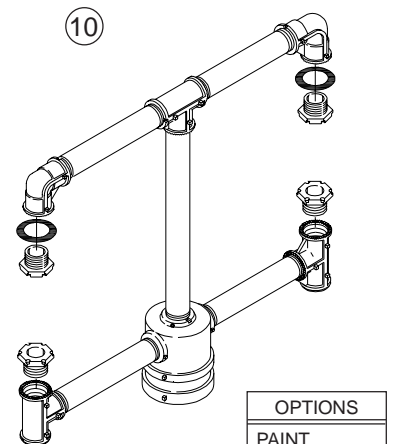

**UPPER ARM ASSY:**

13	2-Way, Alum. ....	SE-3010
14	2-Way, Alum. ....	SE-3004
15	HARDWARE KIT, Tri-Stud w/ Gasket, 1/4" ....	SE-0398

ITEM 6-9 OPTIONS
SIGNAL SECTION: 3, 4, or 5
PAINT

**Notes:**

- All assemblies are supplied standard with stainless steel fasteners.
- Please specify options when ordering.