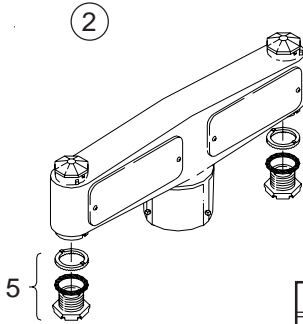

ITEMS 1-2 OPTIONS
REAR HUB
TERMINAL STRIPS: 1 or 2
PAINT