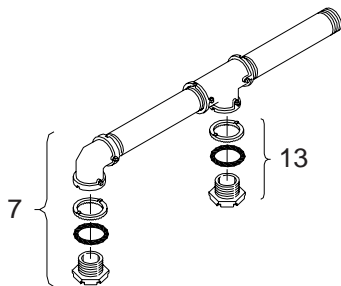

## Iron Post Top

ITEM 1-4 OPTIONS
PAINT

OPTIONS
SIGNAL SECTION: 3, 4, or 5
PAINT

ITEM	DESCRIPTION	PART NO.
<b>SLIP FITTER:</b>		
①	1 & 2-Way Iron .....	SE-3175
②	3 & 4-Way Iron .....	SE-3176
③	SLIP FITTER ASSY, 1 & 2-Way Iron .....	SE-3177
<b>POST TOP ASSY:</b>		
④	2-Way, 16½" CTC, Iron .....	SE-3181
⑤	2-Way, 16½" CTC, Iron .....	SE-3183
<b>UPPER ARM ASSY:</b>		
6	2-Way, Iron .....	SE-3179
7	2-Way, Iron .....	SE-3182
8	LOWER ARM ASSY, 2-Way, Iron .....	SE-3180
9	SIGNAL MOUNTING KIT, Iron .....	SE-3174
10	UPPER ASSY KIT, Iron .....	SE-3150

**Notes:**

1. All assemblies are supplied standard with stainless fasteners.
2. Please specify options when ordering.

①

②

③

④

ITEM	DESCRIPTION	PART NO.
<b>UPPER &amp; LOWER ARM ASSY:</b>		
①	1-Way w/ 10" Nipples, Iron .....	SE-3167
②	1-Way ICC Ped Hd w/ 12" Nipples, Iron .....	SE-3248
③	2-Way Tandem w/ 10" Nipples, Iron .....	SE-3173
④	2-Way, Iron .....	SE-3170
<b>UPPER ARM ASSY:</b>		
5	1-Way w/ 10" Nipple, Iron .....	SE-3165
6	1-Way w/ 12" Nipple, Iron .....	SE-3246
7	2-Way Tandem w/ 10" Nipples, Iron .....	SE-3171
8	2-Way, Iron .....	SE-3168
<b>LOWER ARM ASSY:</b>		
9	1-Way w/ 10" Nipple, Iron .....	SE-3166
10	1-Way w/ 12" Nipple, Iron .....	SE-3247
11	2-Way Tandem w/ 10" Nipples, Iron .....	SE-3172
12	2-Way, Iron .....	SE-3169
13	UPPER ASSY KIT, Iron .....	SE-3150