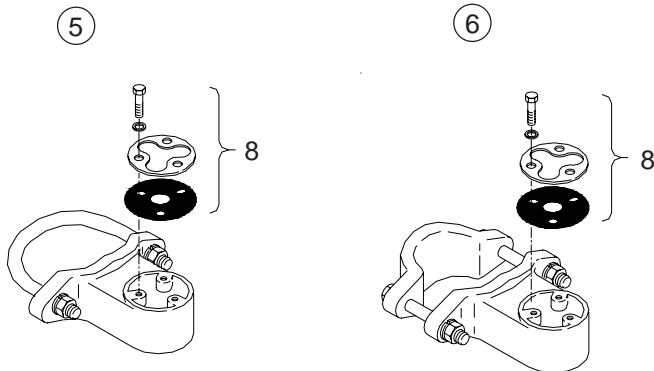

ITEM	DESCRIPTION	PART NO.
1-WAY HUB ASSY:		
①	4½" O.D. Pole, Alum.	SE-3093
②	2-7/8" to 3½" O.D. Pole, Alum.	SE-3216
③	2-WAY HUB ASSY., 4½" O.D. Pole, Alum.	SE-3094
1-WAY TRI-STUD MOUNTING ASSY:		
④	4½" O.D. Pole For 8" or 12" Signals, Alum.	SE-0567
⑤	4½" O.D. Pole For 8" Signals, Alum.	SE-5053
⑥	3½" O.D. Pole For 8" Signals, Alum.	SE-5054
HARDWARE KIT:		
7	Tri-Stud w/ Gasket, 5/16"	SE-5048
8	Tri-Bolt w/ Gasket, 1/4"	SE-0398

Notes:

1. All assemblies are supplied standard with stainless steel fasteners.
2. Please specify options when ordering.

OPTIONS
PAINT