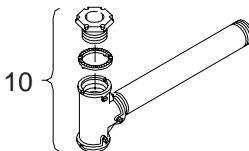

## Iron Post Top

ITEM 1-4 OPTIONS
PAINT

OPTIONS
SIGNAL SECTION: 3, 4, or 5
PAINT

ITEM	DESCRIPTION	PART NO.
<b>SLIP FITTER:</b>		
①	1 & 2-Way Iron .....	SE-3175
②	3 & 4-Way Iron .....	SE-3176
③	SLIP FITTER ASSY, 1 & 2-Way Iron .....	SE-3177
<b>POST TOP ASSY:</b>		
④	2-Way, 16½" CTC, Iron .....	SE-3181
⑤	2-Way, 16½" CTC, Iron .....	SE-3183
<b>UPPER ARM ASSY:</b>		
6	2-Way, Iron .....	SE-3179
7	2-Way, Iron .....	SE-3182
8	LOWER ARM ASSY, 2-Way, Iron .....	SE-3180
9	SIGNAL MOUNTING KIT, Iron .....	SE-3174
10	UPPER ASSY KIT, Iron .....	SE-3150

**Notes:**

1. All assemblies are supplied standard with stainless fasteners.
2. Please specify options when ordering.

①

②

③

④

ITEM	DESCRIPTION	PART NO.
<b>UPPER &amp; LOWER ARM ASSY:</b>		
①	1-Way w/ 10" Nipples, Iron .....	SE-3167
②	1-Way ICC Ped Hd w/ 12" Nipples, Iron .....	SE-3248
③	2-Way Tandem w/ 10" Nipples, Iron .....	SE-3173
④	2-Way, Iron .....	SE-3170
<b>UPPER ARM ASSY:</b>		
5	1-Way w/ 10" Nipple, Iron .....	SE-3165
6	1-Way w/ 12" Nipple, Iron .....	SE-3246
7	2-Way Tandem w/ 10" Nipples, Iron .....	SE-3171
8	2-Way, Iron .....	SE-3168
<b>LOWER ARM ASSY:</b>		
9	1-Way w/ 10" Nipple, Iron .....	SE-3166
10	1-Way w/ 12" Nipple, Iron .....	SE-3247
11	2-Way Tandem w/ 10" Nipples, Iron .....	SE-3172
12	2-Way, Iron .....	SE-3169
13	UPPER ASSY KIT, Iron .....	SE-3150