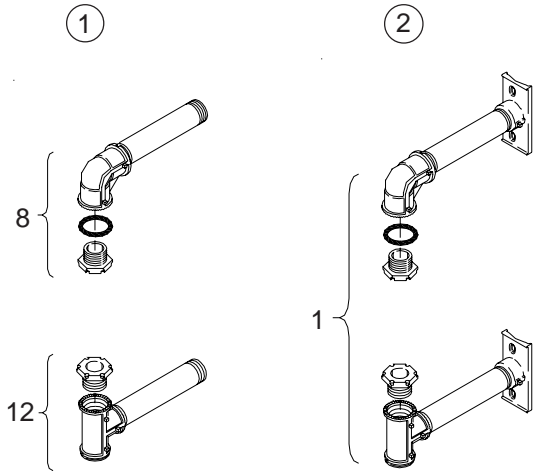

**Notes:**

1. All assemblies are supplied standard with stainless steel fasteners.
2. Please specify options when ordering.

OPTIONS
PAINT

ITEM	DESCRIPTION	PART NO.
<b>1-WAY HUB ASSY:</b>		
①	4½" O.D. Pole, Alum. ....	SE-3093
②	2-7/8" to 3½" O.D. Pole, Alum. ....	SE-3216
③	2-WAY HUB ASSY., 4½" O.D. Pole, Alum. ....	SE-3094
<b>1-WAY TRI-STUD MOUNTING ASSY:</b>		
④	4½" O.D. Pole For 8" or 12" Signals, Alum. ....	SE-0567
⑤	4½" O.D. Pole For 8" Signals, Alum. ....	SE-5053
⑥	3½" O.D. Pole For 8" Signals, Alum. ....	SE-5054
<b>HARDWARE KIT:</b>		
7	Tri-Stud w/ Gasket, 5/16" ....	SE-5048
8	Tri-Bolt w/ Gasket, 1/4" ....	SE-0398

## Aluminum Side-of-Pole, 1½"

ITEM	DESCRIPTION	PART NO.
<b>UPPER &amp; LOWER ARM ASSY:</b>		
①	1-Way w/ 10" Nipples, Alum. ....	SE-3036
②	1-Way w/ 10" Nipples & Universal Hubs, Alum. ....	SE-3215
③	1-Way w/ 10" Nipples & Large Pole Hubs, Alum. ....	SE-3148
④	1-Way ICC Ped Hd w/ 12" Nipples, Alum. ....	SE-3146
⑤	1-Way ICC Ped Hd w/ 12" Nipples & Universal Hubs, Alum. ....	SE-3214
⑥	2-Way Tandem w/ 10" Nipples, Alum. ....	SE-3100
⑦	2-Way 16½" CTC, Alum. ....	SE-3075
<b>UPPER ARM ASSY:</b>		
8	1-Way w/ 10" Nipple, Alum. ....	SE-3000
9	1-Way w/ 12" Nipple, Alum. ....	SE-3144
10	2-Way Tandem w/ 10" Nipples, Alum. ....	SE-3098
11	2-Way W/ 10" Nipples, Alum. ....	SE-3014
<b>LOWER ARM ASSY:</b>		
12	1-Way w/ 10" Nipple, Alum. ....	SE-3001
13	1-Way w/ 12" Nipple, Alum. ....	SE-3145
14	2-Way Tandem w/ 10" Nipples, Alum. ....	SE-3099
15	2-Way 16½" CTC, Alum. ....	SE-3015