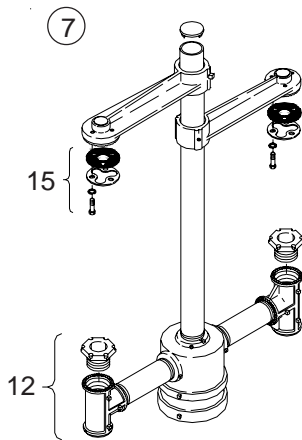

ITEM 6-9 OPTIONS
SIGNAL SECTION: 3, 4, or 5
PAINT

Notes:

1. All assemblies are supplied standard with stainless steel fasteners.
2. Please specify options when ordering.