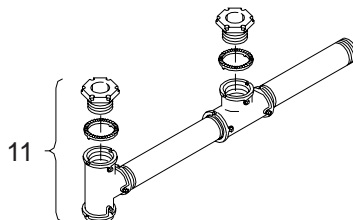

## Iron Post Top

ITEM 1-4 OPTIONS
PAINT

OPTIONS
SIGNAL SECTION: 3, 4, or 5
PAINT

ITEM	DESCRIPTION	PART NO.
<b>SLIP FITTER:</b>		
①	1 & 2-Way Iron .....	SE-3175
②	3 & 4-Way Iron .....	SE-3176
③	SLIP FITTER ASSY, 1 & 2-Way Iron .....	SE-3177
<b>POST TOP ASSY:</b>		
④	2-Way, 16½" CTC, Iron .....	SE-3181
⑤	2-Way, 16½" CTC, Iron .....	SE-3183
<b>UPPER ARM ASSY:</b>		
6	2-Way, Iron .....	SE-3179
7	2-Way, Iron .....	SE-3182
8	LOWER ARM ASSY, 2-Way, Iron .....	SE-3180
9	SIGNAL MOUNTING KIT, Iron .....	SE-3174
10	UPPER ASSY KIT, Iron .....	SE-3150

**Notes:**

1. All assemblies are supplied standard with stainless fasteners.
2. Please specify options when ordering.

①

②

③

④

ITEM	DESCRIPTION	PART NO.
<b>UPPER &amp; LOWER ARM ASSY:</b>		
①	1-Way w/ 10" Nipples, Iron .....	SE-3167
②	1-Way ICC Ped Hd w/ 12" Nipples, Iron .....	SE-3248
③	2-Way Tandem w/ 10" Nipples, Iron .....	SE-3173
④	2-Way, Iron .....	SE-3170
<b>UPPER ARM ASSY:</b>		
5	1-Way w/ 10" Nipple, Iron .....	SE-3165
6	1-Way w/ 12" Nipple, Iron .....	SE-3246
7	2-Way Tandem w/ 10" Nipples, Iron .....	SE-3171
8	2-Way, Iron .....	SE-3168
<b>LOWER ARM ASSY:</b>		
9	1-Way w/ 10" Nipple, Iron .....	SE-3166
10	1-Way w/ 12" Nipple, Iron .....	SE-3247
11	2-Way Tandem w/ 10" Nipples, Iron .....	SE-3172
12	2-Way, Iron .....	SE-3169
13	UPPER ASSY KIT, Iron .....	SE-3150