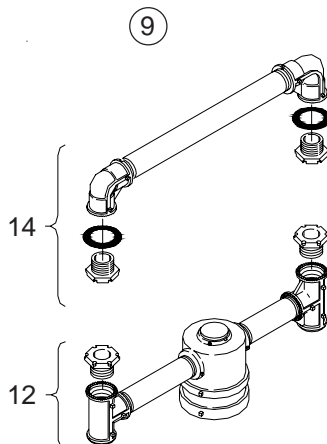

**POST TOP ASSY:**

⑥	1-Way, Alum. ....	SE-3012
⑦	Variable 2-Way, Alum. ....	SE-3116
⑧	2-Way, 16½" CTC, Alum. ....	SE-3053
⑨	2-Way, 16½" CTC, Alum. ....	SE-3089
⑩	POST TOP ASSY, 2-Way, For ICC Ped Heads, Alum. ....	SE-3257
11	SIGNAL MOUNTING KIT, Alum. ....	SE-3003
12	LOWER ARM ASSY, 2-Way, Alum. ....	SE-3005

**UPPER ARM ASSY:**

13	2-Way, Alum. ....	SE-3010
14	2-Way, Alum. ....	SE-3004
15	HARDWARE KIT, Tri-Stud w/ Gasket, 1/4" ....	SE-0398

ITEM 6-9 OPTIONS
SIGNAL SECTION: 3, 4, or 5
PAINT

**Notes:**

- All assemblies are supplied standard with stainless steel fasteners.
- Please specify options when ordering.

## Aluminum Post Top, Tri-Stud

ITEM	DESCRIPTION	PART NO.
①	ADAPTER, 1½" to Tri-Stud, Alum .....	SE-5099
②	SLIP FITTER, Tri-Stud for 1-Way, Alum .....	SE-5016
<b>POST TOP ASSY:</b>		
③	2-Way Tri-Stud, Alum .....	SE-5006
④	2-Way Tri-Stud, Alum .....	SE-5008
<b>UPPER ARM ASSY:</b>		
5	2-Way Tri-Stud, Alum .....	SE-5004
6	2-Way Tri-Stud, Alum .....	SE-5007
7	LOWER ARM ASSY, 2-Way Tri-Stud, Alum .....	SE-5005
<b>HARDWARE KIT:</b>		
8	Tri-Stud w/ Gasket, 5/16" .....	SE-5048
9	Tri-Stud w/o Gasket, 5/16" .....	SE-0398