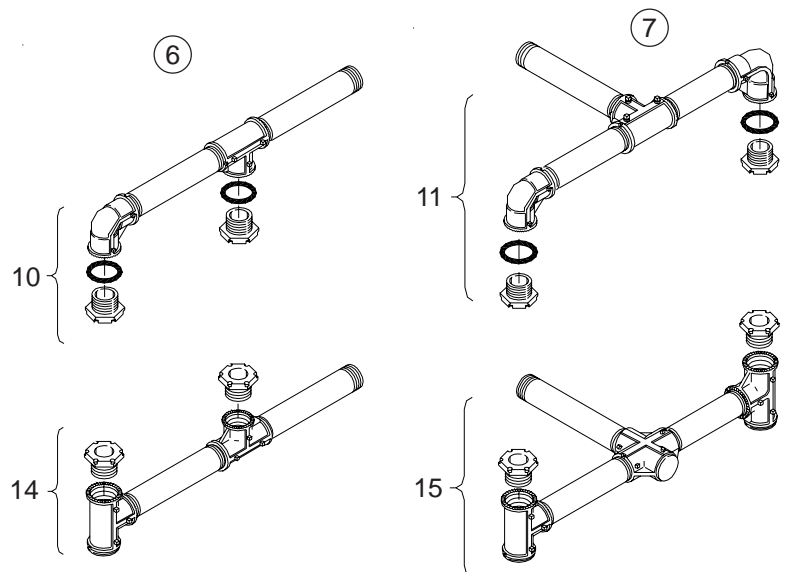

Notes:

1. All assemblies are supplied standard with stainless steel fasteners.
2. See section T11 for additional hub choices.
3. Please specify options when ordering.

OPTIONS
PAINT