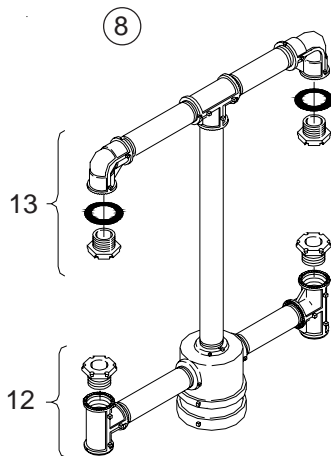

**POST TOP ASSY:**

⑥	1-Way, Alum. ....	SE-3012
⑦	Variable 2-Way, Alum. ....	SE-3116
⑧	2-Way, 16½" CTC, Alum. ....	SE-3053
⑨	2-Way, 16½" CTC, Alum. ....	SE-3089
⑩	POST TOP ASSY, 2-Way, For ICC Ped Heads, Alum. ....	SE-3257
11	SIGNAL MOUNTING KIT, Alum. ....	SE-3003
12	LOWER ARM ASSY, 2-Way, Alum. ....	SE-3005

**UPPER ARM ASSY:**

13	2-Way, Alum. ....	SE-3010
14	2-Way, Alum. ....	SE-3004
15	HARDWARE KIT, Tri-Stud w/ Gasket, 1/4" ....	SE-0398

ITEM 6-9 OPTIONS
SIGNAL SECTION: 3, 4, or 5
PAINT

**Notes:**

- All assemblies are supplied standard with stainless steel fasteners.
- Please specify options when ordering.