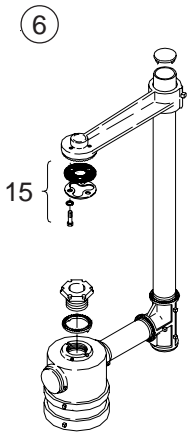

ITEM 1-5 OPTIONS
PAINT

ITEM	DESCRIPTION	PART NO.
------	-------------	----------

**SLIP FITTER:**

①	1-Way, Alum. ....	SE-3106
②	1-Way Offset, Alum. ....	SE-3107
③	1 & 2-Way, Alum. ....	SE-3002
④	3 & 4-Way, Alum. ....	SE-3029
⑤	SLIP FITTER ASSY, 1 & 2-Way, Alum. ....	SE-3037

**POST TOP ASSY:**

⑥	1-Way, Alum. ....	SE-3012
⑦	Variable 2-Way, Alum. ....	SE-3116
⑧	2-Way, 16½" CTC, Alum. ....	SE-3053
⑨	2-Way, 16½" CTC, Alum. ....	SE-3089
⑩	POST TOP ASSY, 2-Way, For ICC Ped Heads, Alum. ....	SE-3257
11	SIGNAL MOUNTING KIT, Alum. ....	SE-3003
12	LOWER ARM ASSY, 2-Way, Alum. ....	SE-3005

**UPPER ARM ASSY:**

13	2-Way, Alum. ....	SE-3010
14	2-Way, Alum. ....	SE-3004
15	HARDWARE KIT, Tri-Stud w/ Gasket, 1/4" ....	SE-0398

ITEM 6-9 OPTIONS
SIGNAL SECTION: 3, 4, or 5
PAINT

**Notes:**

- All assemblies are supplied standard with stainless steel fasteners.
- Please specify options when ordering.