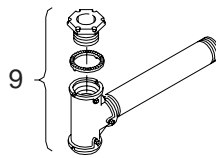

## Iron Post Top

ITEM 1-4 OPTIONS
PAINT

OPTIONS
SIGNAL SECTION: 3, 4, or 5
PAINT

ITEM	DESCRIPTION	PART NO.
<b>SLIP FITTER:</b>		
①	1 & 2-Way Iron .....	SE-3175
②	3 & 4-Way Iron .....	SE-3176
③	SLIP FITTER ASSY, 1 & 2-Way Iron .....	SE-3177
<b>POST TOP ASSY:</b>		
④	2-Way, 16½" CTC, Iron .....	SE-3181
⑤	2-Way, 16½" CTC, Iron .....	SE-3183
<b>UPPER ARM ASSY:</b>		
6	2-Way, Iron .....	SE-3179
7	2-Way, Iron .....	SE-3182
8	LOWER ARM ASSY, 2-Way, Iron .....	SE-3180
9	SIGNAL MOUNTING KIT, Iron .....	SE-3174
10	UPPER ASSY KIT, Iron .....	SE-3150

**Notes:**

1. All assemblies are supplied standard with stainless fasteners.
2. Please specify options when ordering.

①

②

③

④

ITEM	DESCRIPTION	PART NO.
<b>UPPER &amp; LOWER ARM ASSY:</b>		
①	1-Way w/ 10" Nipples, Iron .....	SE-3167
②	1-Way ICC Ped Hd w/ 12" Nipples, Iron .....	SE-3248
③	2-Way Tandem w/ 10" Nipples, Iron .....	SE-3173
④	2-Way, Iron .....	SE-3170
<b>UPPER ARM ASSY:</b>		
5	1-Way w/ 10" Nipple, Iron .....	SE-3165
6	1-Way w/ 12" Nipple, Iron .....	SE-3246
7	2-Way Tandem w/ 10" Nipples, Iron .....	SE-3171
8	2-Way, Iron .....	SE-3168
<b>LOWER ARM ASSY:</b>		
9	1-Way w/ 10" Nipple, Iron .....	SE-3166
10	1-Way w/ 12" Nipple, Iron .....	SE-3247
11	2-Way Tandem w/ 10" Nipples, Iron .....	SE-3172
12	2-Way, Iron .....	SE-3169
13	UPPER ASSY KIT, Iron .....	SE-3150