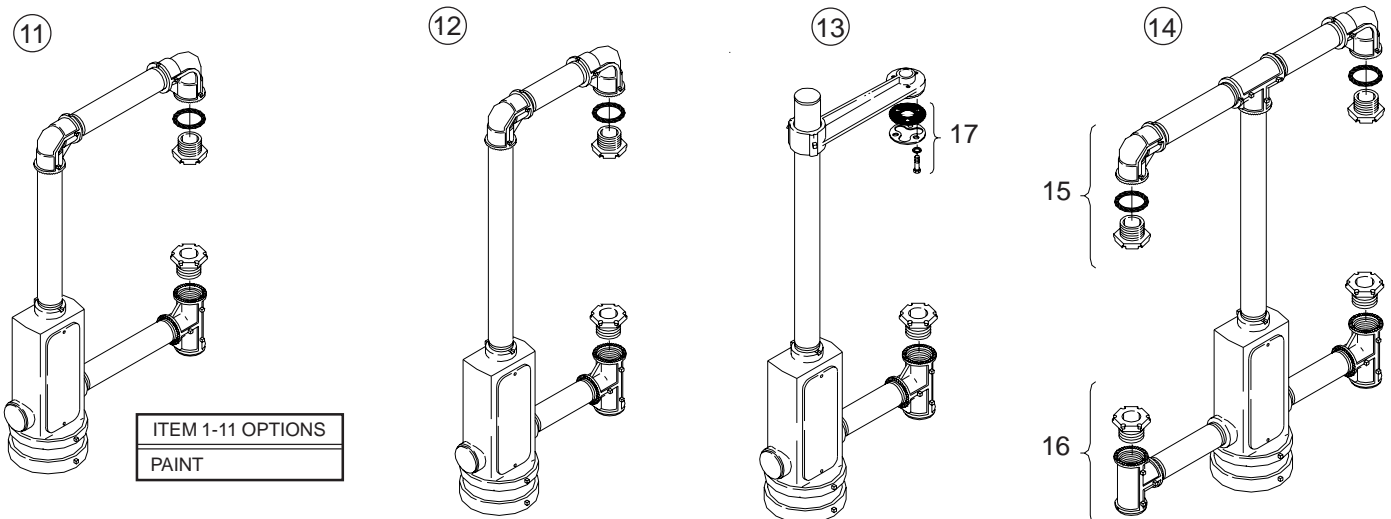

Notes:

1. All assemblies are supplied standard with stainless fasteners.
2. Please specify options when ordering.

ITEMS 12-14 OPTIONS
SIGNAL SECTION: 3, 4, or 5
PAINT