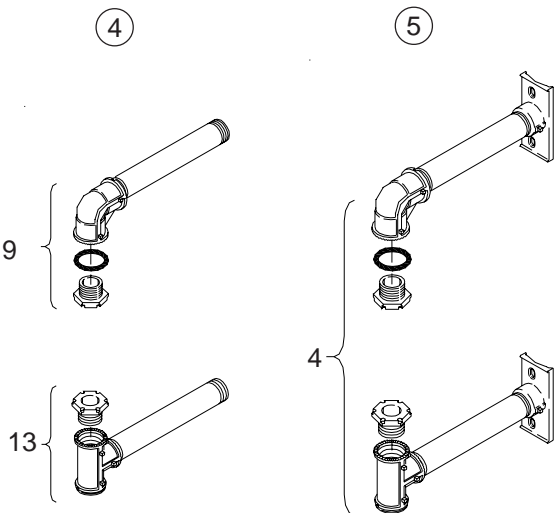

**Notes:**

1. All assemblies are supplied standard with stainless steel fasteners.
2. Please specify options when ordering.

OPTIONS
PAINT

ITEM	DESCRIPTION	PART NO.
<b>1-WAY HUB ASSY:</b>		
①	4½" O.D. Pole, Alum. ....	SE-3093
②	2-7/8" to 3½" O.D. Pole, Alum. ....	SE-3216
③	2-WAY HUB ASSY., 4½" O.D. Pole, Alum. ....	SE-3094
<b>1-WAY TRI-STUD MOUNTING ASSY:</b>		
④	4½" O.D. Pole For 8" or 12" Signals, Alum. ....	SE-0567
⑤	4½" O.D. Pole For 8" Signals, Alum. ....	SE-5053
⑥	3½" O.D. Pole For 8" Signals, Alum. ....	SE-5054
<b>HARDWARE KIT:</b>		
7	Tri-Stud w/ Gasket, 5/16" ....	SE-5048
8	Tri-Bolt w/ Gasket, 1/4" ....	SE-0398

## Aluminum Side-of-Pole, 1½"

ITEM	DESCRIPTION	PART NO.
<b>UPPER &amp; LOWER ARM ASSY:</b>		
①	1-Way w/ 10" Nipples, Alum. ....	SE-3036
②	1-Way w/ 10" Nipples & Universal Hubs, Alum. ....	SE-3215
③	1-Way w/ 10" Nipples & Large Pole Hubs, Alum. ....	SE-3148
④	1-Way ICC Ped Hd w/ 12" Nipples, Alum. ....	SE-3146
⑤	1-Way ICC Ped Hd w/ 12" Nipples & Universal Hubs, Alum. ....	SE-3214
⑥	2-Way Tandem w/ 10" Nipples, Alum. ....	SE-3100
⑦	2-Way 16½" CTC, Alum. ....	SE-3075
<b>UPPER ARM ASSY:</b>		
8	1-Way w/ 10" Nipple, Alum. ....	SE-3000
9	1-Way w/ 12" Nipple, Alum. ....	SE-3144
10	2-Way Tandem w/ 10" Nipples, Alum. ....	SE-3098
11	2-Way W/ 10" Nipples, Alum. ....	SE-3014
<b>LOWER ARM ASSY:</b>		
12	1-Way w/ 10" Nipple, Alum. ....	SE-3001
13	1-Way w/ 12" Nipple, Alum. ....	SE-3145
14	2-Way Tandem w/ 10" Nipples, Alum. ....	SE-3099
15	2-Way 16½" CTC, Alum. ....	SE-3015