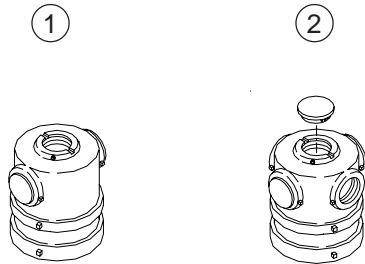

RIGID SIGNAL MTGS

Iron Post Top

ITEM 1-4 OPTIONS
PAINT