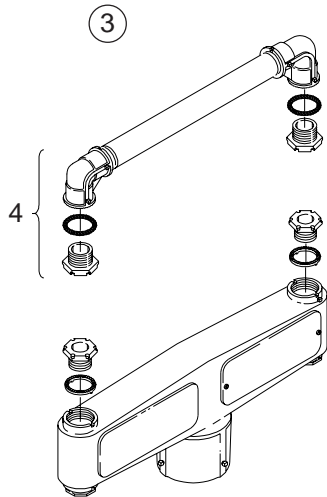

**Notes:**

- 1. All assemblies are supplied standard with stainless fasteners.
- 2. Please specify options when ordering.

ITEMS 12-14 OPTIONS
SIGNAL SECTION: 3, 4, or 5
PAINT

ITEM 1-11 OPTIONS
PAINT

ITEM	DESCRIPTION	PART NO.
------	-------------	----------

HORIZONTAL POST TOP  
TERMINAL COMPARTMENT ASSY:

①	w/ Terminal Strip, 24" CTC, Alum. ....	SE-3143
②	w/ Terminal Strip & Upper Assy Kits, 24" CTC, Alum. ....	SE-3135
③	w/ Terminal Strip & Upper Arm Assy, 24" CTC, Alum.. ....	SE-3141
4	UPPER ARM ASSY, 2-Way, 24" CTC, Alum. ....	SE-3004
5	UPPER ASSEMBLY KIT, Alum. ....	SE-3042

Notes:

1. All assemblies are supplied standard with stainless fasteners.
2. Please specify options when ordering.

ITEMS 1-2 OPTIONS
REAR HUB
TERMINAL STRIPS: 1 or 2
PAINT

OPTIONS
TERMINAL STRIPS: 1 or 2
PAINT