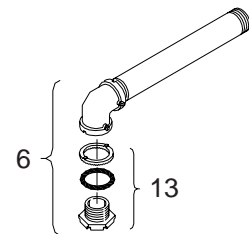

## Iron Post Top

ITEM 1-4 OPTIONS
PAINT

OPTIONS
SIGNAL SECTION: 3, 4, or 5
PAINT

ITEM	DESCRIPTION	PART NO.
<b>SLIP FITTER:</b>		
①	1 & 2-Way Iron .....	SE-3175
②	3 & 4-Way Iron .....	SE-3176
③	SLIP FITTER ASSY, 1 & 2-Way Iron .....	SE-3177
<b>POST TOP ASSY:</b>		
④	2-Way, 16½" CTC, Iron .....	SE-3181
⑤	2-Way, 16½" CTC, Iron .....	SE-3183
<b>UPPER ARM ASSY:</b>		
6	2-Way, Iron .....	SE-3179
7	2-Way, Iron .....	SE-3182
8	LOWER ARM ASSY, 2-Way, Iron .....	SE-3180
9	SIGNAL MOUNTING KIT, Iron .....	SE-3174
10	UPPER ASSY KIT, Iron .....	SE-3150

**Notes:**

1. All assemblies are supplied standard with stainless fasteners.
2. Please specify options when ordering.

①

②

③

④

ITEM	DESCRIPTION	PART NO.
<b>UPPER &amp; LOWER ARM ASSY:</b>		
①	1-Way w/ 10" Nipples, Iron .....	SE-3167
②	1-Way ICC Ped Hd w/ 12" Nipples, Iron .....	SE-3248
③	2-Way Tandem w/ 10" Nipples, Iron .....	SE-3173
④	2-Way, Iron .....	SE-3170
<b>UPPER ARM ASSY:</b>		
5	1-Way w/ 10" Nipple, Iron .....	SE-3165
6	1-Way w/ 12" Nipple, Iron .....	SE-3246
7	2-Way Tandem w/ 10" Nipples, Iron .....	SE-3171
8	2-Way, Iron .....	SE-3168
<b>LOWER ARM ASSY:</b>		
9	1-Way w/ 10" Nipple, Iron .....	SE-3166
10	1-Way w/ 12" Nipple, Iron .....	SE-3247
11	2-Way Tandem w/ 10" Nipples, Iron .....	SE-3172
12	2-Way, Iron .....	SE-3169
13	UPPER ASSY KIT, Iron .....	SE-3150