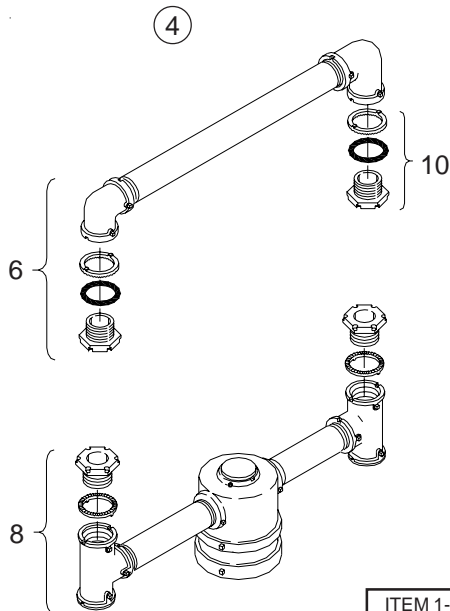

RIGID SIGNAL MTGS

Iron Post Top

ITEM 1-4 OPTIONS
PAINT