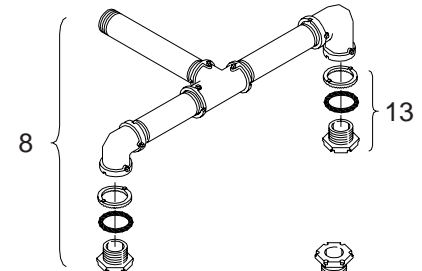

## Iron Post Top

ITEM 1-4 OPTIONS
PAINT

OPTIONS
SIGNAL SECTION: 3, 4, or 5
PAINT

ITEM	DESCRIPTION	PART NO.
<b>SLIP FITTER:</b>		
①	1 & 2-Way Iron .....	SE-3175
②	3 & 4-Way Iron .....	SE-3176
③	SLIP FITTER ASSY, 1 & 2-Way Iron .....	SE-3177
<b>POST TOP ASSY:</b>		
④	2-Way, 16½" CTC, Iron .....	SE-3181
⑤	2-Way, 16½" CTC, Iron .....	SE-3183
<b>UPPER ARM ASSY:</b>		
6	2-Way, Iron .....	SE-3179
7	2-Way, Iron .....	SE-3182
8	LOWER ARM ASSY, 2-Way, Iron .....	SE-3180
9	SIGNAL MOUNTING KIT, Iron .....	SE-3174
10	UPPER ASSY KIT, Iron .....	SE-3150

**Notes:**

1. All assemblies are supplied standard with stainless fasteners.
2. Please specify options when ordering.

①

②

③

④

ITEM	DESCRIPTION	PART NO.
<b>UPPER &amp; LOWER ARM ASSY:</b>		
①	1-Way w/ 10" Nipples, Iron .....	SE-3167
②	1-Way ICC Ped Hd w/ 12" Nipples, Iron .....	SE-3248
③	2-Way Tandem w/ 10" Nipples, Iron .....	SE-3173
④	2-Way, Iron .....	SE-3170
<b>UPPER ARM ASSY:</b>		
5	1-Way w/ 10" Nipple, Iron .....	SE-3165
6	1-Way w/ 12" Nipple, Iron .....	SE-3246
7	2-Way Tandem w/ 10" Nipples, Iron .....	SE-3171
8	2-Way, Iron .....	SE-3168
<b>LOWER ARM ASSY:</b>		
9	1-Way w/ 10" Nipple, Iron .....	SE-3166
10	1-Way w/ 12" Nipple, Iron .....	SE-3247
11	2-Way Tandem w/ 10" Nipples, Iron .....	SE-3172
12	2-Way, Iron .....	SE-3169
13	UPPER ASSY KIT, Iron .....	SE-3150