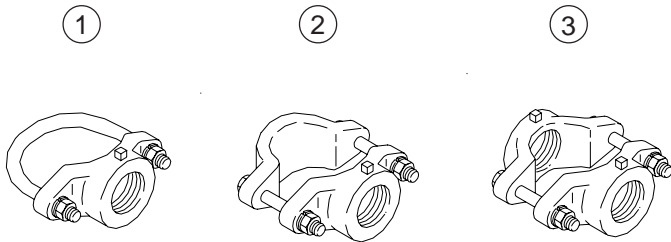

**Notes:**

1. All assemblies are supplied standard with stainless fasteners.
2. Please specify options when ordering.

OPTIONS
PAIN

OPTIONS
SIGNAL SECTION: 3, 4, or 5
PAIN

ITEM	DESCRIPTION	PART NO.
<b>1-WAY HUB ASSY:</b>		
①	4½" O.D. Pole, Alum. ....	SE-3093
②	2-7/8" to 3½" O.D. Pole, Alum. ....	SE-3216
③	2-WAY HUB ASSY., 4½" O.D. Pole, Alum. ....	SE-3094
<b>1-WAY TRI-STUD MOUNTING ASSY:</b>		
④	4½" O.D. Pole For 8" or 12" Signals, Alum. ....	SE-0567
⑤	4½" O.D. Pole For 8" Signals, Alum. ....	SE-5053
⑥	3½" O.D. Pole For 8" Signals, Alum. ....	SE-5054
<b>HARDWARE KIT:</b>		
7	Tri-Stud w/ Gasket, 5/16" ....	SE-5048
8	Tri-Bolt w/ Gasket, 1/4" ....	SE-0398

**Notes:**

1. All assemblies are supplied standard with stainless steel fasteners.
2. Please specify options when ordering.

OPTIONS
PAINT

ITEM	DESCRIPTION	PART NO.
<b>1-WAY HUB ASSY:</b>		
①	4½" O.D. Pole, Alum. ....	SE-3093
②	2-7/8" to 3½" O.D. Pole, Alum. ....	SE-3216
③	2-WAY HUB ASSY., 4½" O.D. Pole, Alum. ....	SE-3094
<b>1-WAY TRI-STUD MOUNTING ASSY:</b>		
④	4½" O.D. Pole For 8" or 12" Signals, Alum. ....	SE-0567
⑤	4½" O.D. Pole For 8" Signals, Alum. ....	SE-5053
⑥	3½" O.D. Pole For 8" Signals, Alum. ....	SE-5054
<b>HARDWARE KIT:</b>		
7	Tri-Stud w/ Gasket, 5/16" ....	SE-5048
8	Tri-Bolt w/ Gasket, 1/4" ....	SE-0398