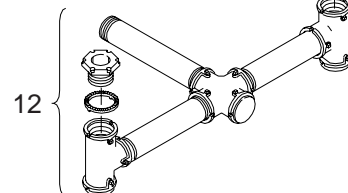

## Iron Post Top

ITEM 1-4 OPTIONS
PAINT

OPTIONS
SIGNAL SECTION: 3, 4, or 5
PAINT

ITEM	DESCRIPTION	PART NO.
<b>SLIP FITTER:</b>		
①	1 & 2-Way Iron .....	SE-3175
②	3 & 4-Way Iron .....	SE-3176
③	SLIP FITTER ASSY, 1 & 2-Way Iron .....	SE-3177
<b>POST TOP ASSY:</b>		
④	2-Way, 16½" CTC, Iron .....	SE-3181
⑤	2-Way, 16½" CTC, Iron .....	SE-3183
<b>UPPER ARM ASSY:</b>		
6	2-Way, Iron .....	SE-3179
7	2-Way, Iron .....	SE-3182
8	LOWER ARM ASSY, 2-Way, Iron .....	SE-3180
9	SIGNAL MOUNTING KIT, Iron .....	SE-3174
10	UPPER ASSY KIT, Iron .....	SE-3150

**Notes:**

1. All assemblies are supplied standard with stainless fasteners.
2. Please specify options when ordering.

①

②

③

④

ITEM	DESCRIPTION	PART NO.
<b>UPPER &amp; LOWER ARM ASSY:</b>		
①	1-Way w/ 10" Nipples, Iron .....	SE-3167
②	1-Way ICC Ped Hd w/ 12" Nipples, Iron .....	SE-3248
③	2-Way Tandem w/ 10" Nipples, Iron .....	SE-3173
④	2-Way, Iron .....	SE-3170
<b>UPPER ARM ASSY:</b>		
5	1-Way w/ 10" Nipple, Iron .....	SE-3165
6	1-Way w/ 12" Nipple, Iron .....	SE-3246
7	2-Way Tandem w/ 10" Nipples, Iron .....	SE-3171
8	2-Way, Iron .....	SE-3168
<b>LOWER ARM ASSY:</b>		
9	1-Way w/ 10" Nipple, Iron .....	SE-3166
10	1-Way w/ 12" Nipple, Iron .....	SE-3247
11	2-Way Tandem w/ 10" Nipples, Iron .....	SE-3172
12	2-Way, Iron .....	SE-3169
13	UPPER ASSY KIT, Iron .....	SE-3150